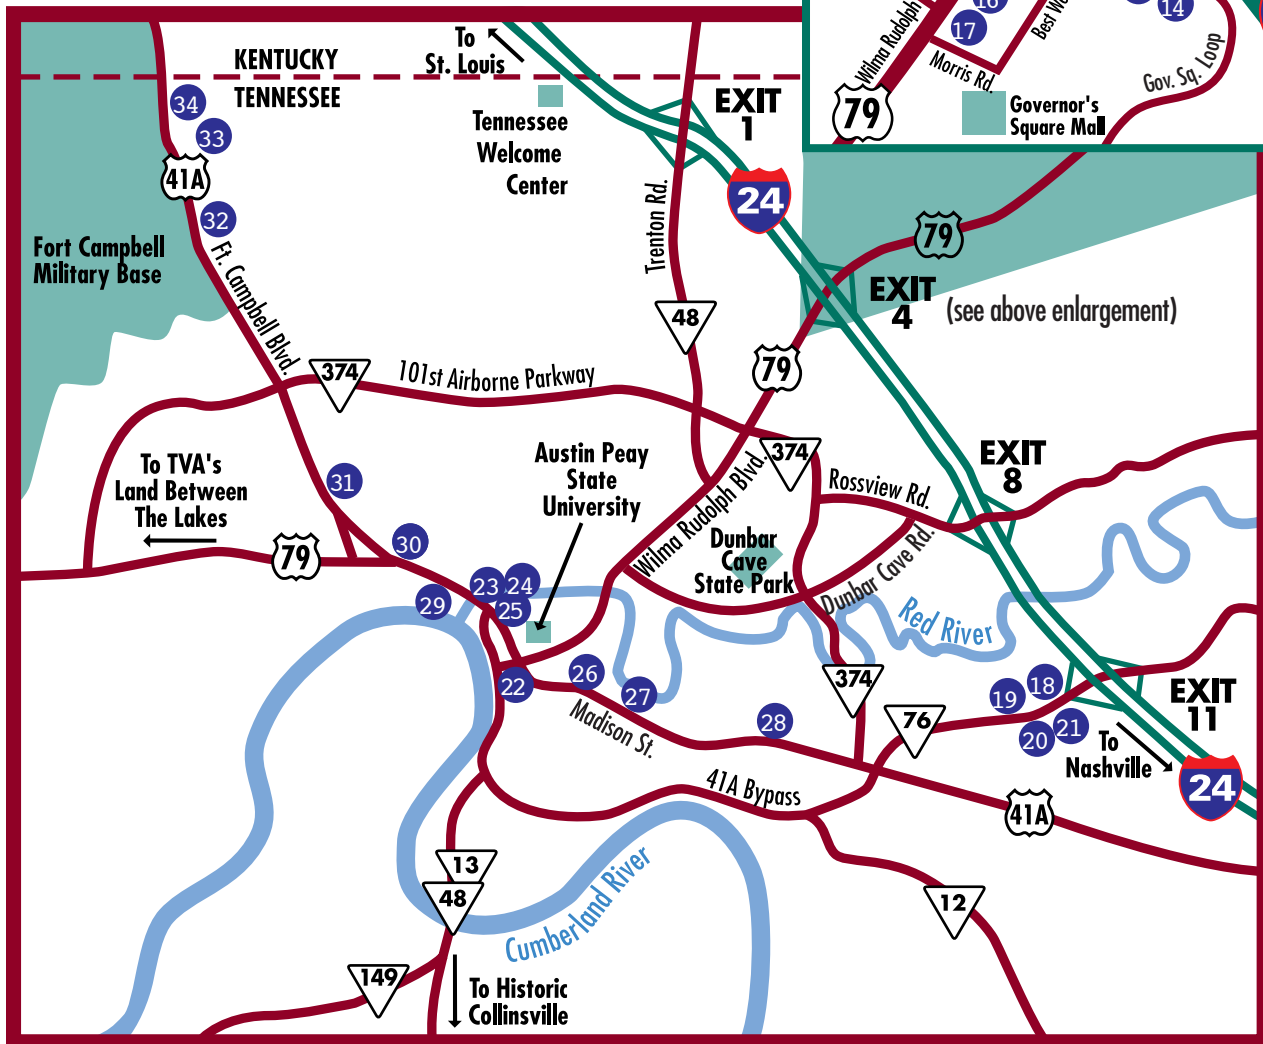

LODGING

Gateway To
The New South

CLARKSVILLE, TN

EXIT 4 AREA

1. Home-Towne Suites
2. Days Inn North
3. Comfort Inn North
4. Ramada Limited
5. Fairfield Inn By Marriott
6. America's Best Inn
7. Holiday Inn
8. Super 8 Motel
9. Red Roof Inn
10. Microtel Inn
11. Wingate Inn
12. Hampton Inn
13. Best Western

EXIT 11 AREA

14. Motel 6
15. Guest House Inn
16. Country Inn & Suites
17. Econo Lodge

EXIT 11 AREA

18. Quality Inn
19. Days Inn
20. Holiday Inn Express
21. Super 8

DOWNTOWN

22. Riverview Inn
23. Quality Inn Downtown
24. Mid-Town Inn

25. Parkside Inn & Suites
26. Magnolia House Bed & Breakfast
27. A & W Motel
28. Meadow Motel
29. Vacation Motor Hotel
30. Travel Inn

41-A NORTH

31. Oak Haven Motel
32. Skyway Motel
33. Winner's Circle Motel
34. Edge of Town Motel

- ▲ Over 2,200 Motel and Hotel Rooms.
- ▲ Easy access from I-24.
- ▲ Just 45 miles from Nashville.
- ▲ Reasonable Rates – Summer ranges: \$50-\$90 for double occupancy.

- ▲ PLUS Dozens of must-see attractions including: Beachaven Vineyards & Winery, Customs House Museum & Cultural Center, Cumberland RiverWalk, Don F. Pratt Memorial Museum, Historic Collinsville, Historic Downtown, L & N Train Station, Roxy Regional Theatre, and Smith/Trahern Mansion.