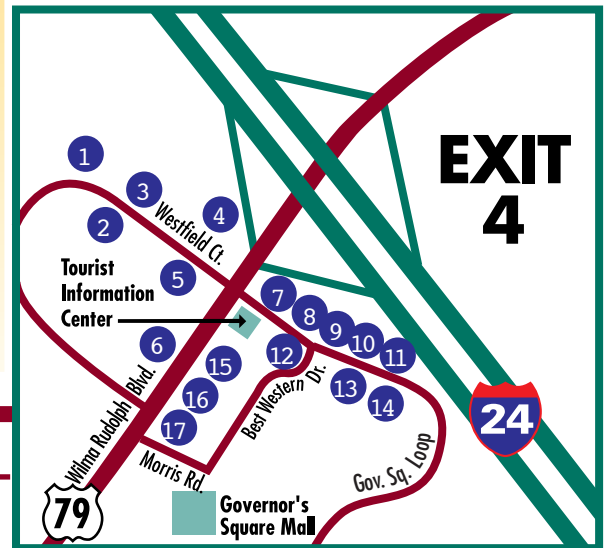

LODGING

Gateway To
The New South

CLARKSVILLE, TN

EXIT 4 AREA

1. Home-Towne Suites
2. Days Inn North
3. Comfort Inn North
4. Ramada Limited
5. Fairfield Inn By Marriott
6. America's Best Inn
7. Holiday Inn
8. Super 8 Motel
9. Red Roof Inn
10. Microtel Inn
11. Wingate Inn
12. Hampton Inn
13. Best Western

EXIT 11 AREA

14. Motel 6
15. Guest House Inn
16. Country Inn & Suites
17. Econo Lodge

EXIT 11 AREA

18. Quality Inn
19. Days Inn
20. Holiday Inn Express
21. Super 8

DOWNTOWN

22. Riverview Inn
23. Quality Inn Downtown
24. Mid-Town Inn

25. Parkside Inn & Suites
26. Magnolia House Bed & Breakfast
27. A & W Motel
28. Meadow Motel
29. Vacation Motor Hotel
30. Travel Inn

41-A NORTH

31. Oak Haven Motel
32. Skyway Motel
33. Winner's Circle Motel
34. Edge of Town Motel

- ▲ Over 2,200 Motel and Hotel Rooms.
- ▲ Easy access from I-24.
- ▲ Just 45 miles from Nashville.
- ▲ Reasonable Rates – Summer ranges: \$50-\$90 for double occupancy.

- ▲ PLUS Dozens of must-see attractions including: Beachaven Vineyards & Winery, Customs House Museum & Cultural Center, Cumberland RiverWalk, Don F. Pratt Memorial Museum, Historic Collinsville, Historic Downtown, L & N Train Station, Roxy Regional Theatre, and Smith/Trahern Mansion.